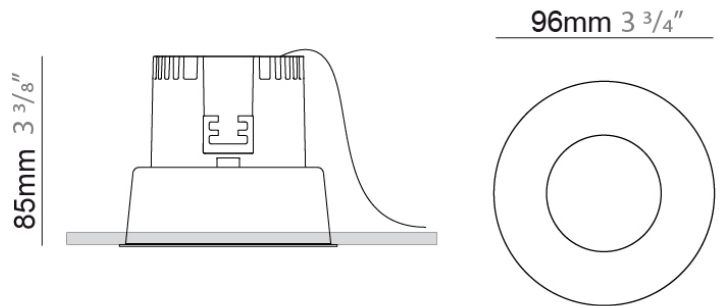

PROJECT	_____
TYPE	_____
NOTES	_____
QUANTITY	_____
DATE	_____

DIXIT RA8 RECESSED

L5600421

GENERAL

Series: Dixit
Subseries: Dixit RA8
Brand: Ivela
Division: Architectural
Mounting Type: Recessed
Mounting Location: Ceiling
Subcategory: Downlight

PHYSICAL

Shape: Round
Diameter (mm): 96
Diameter (in): 3 3/4
Height (mm): 85
Height (in): 3 3/8
Min. Recessing Depth (mm): 125
Min. Recessing Depth (in): 4 15/16
Light Distribution: Direct
Weight (kg): 0.5
Weight (lbs): 1.1
Diffuser: Clear Polycarbonate
Fixture Finish: MWH
Fixture Material: Aluminum Die Cast
Cut-out Measurements: 92mm (3 5/8")

ELECTRICAL

Input Wattage Range: 1 - 9 W
Lamp Type: LED
Total Output Wattage (W): 6.5
Driver Included: No
Driver Location: Recessed Housing
Housing: See components
Constant Current (MA): 250

LED

Color Temperature (°K): 3000
CRI: >80 CRI
Lamp Life (hrs): 50000

OPTICAL

Reflector°: 25

RATINGS AND CERTIFICATIONS

IP rating: IP44